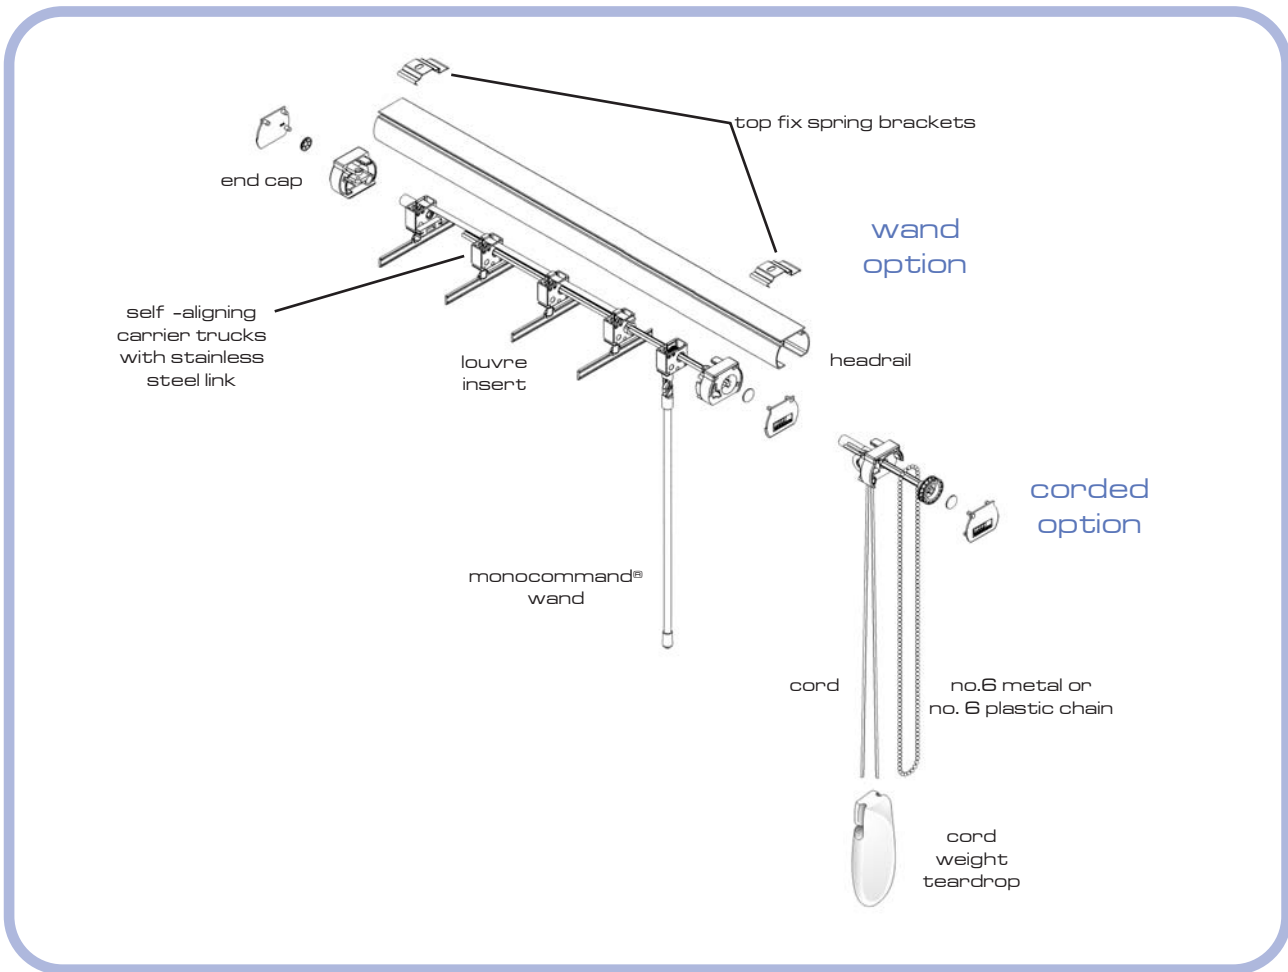

Slimline®
VOGUE
 vertical blind system

CI/SfB 1976 reference by SfB Agency		
(76.7)	X	

headrail	end caps	carrier trucks with link	monocommand® with wand	face fix brackets	shallow frame face fix brackets
aluminium	nylon	unit - nylon link - stainless steel	unit - nylon wand - glass fibre	steel	steel
dimensions 38.5mm (1 ⁹ / ₁₆ ") x 27.34mm (1 ¹ / ₈ ")	dimensions 67mm (2 ⁵ / ₈ ") x 17mm (1 ¹ / ₁₆ ") x 10mm (3/8")	carrier dimensions 24mm (1 ⁵ / ₁₆ ") x 32mm (1 ¹ / ₄ ") x 12mm (1/2")	operating unit dimensions 67mm (2 ⁵ / ₈ ") x 17mm (1 ¹ / ₁₆ ") x 10mm (3/8")	fixing plate dimensions 20mm (3/4") x 51mm (2")	fixing plate dimensions 45mm (1 ¹ / ₂ ") x 32mm (1 ¹ / ₄ ")
5m (5 ¹ / ₂ yards) lengths			operating wand diameter 5mm (3/16")	projection dimensions - 89mm (3 ¹ / ₂ ") = 76mm (3") 127mm (5") = 89mm (3 ¹ / ₂ ")	projection dimensions - 89mm (3 ¹ / ₂ ") = 76mm (3") 127mm (5") = 89mm (3 ¹ / ₂ ") 127mm (5") + 15mm = 107mm (4 ¹ / ₄ ")
			operating wand lengths 800mm (2' 7 ¹ / ₂ ") 1200mm (3' 11 ¹ / ₄ ") 2000mm (6' 6 ³ / ₄ ")	hook to wall 89mm (3 ¹ / ₂ ") = 45mm (1 ³ / ₄ ") 127mm (5") = 63mm (2 ¹ / ₂ ")	hook to wall 89mm (3 ¹ / ₂ ") = 45mm (1 ³ / ₄ ") 127mm (5") = 67mm (2 ¹ / ₂ ") 127mm (5") = 78mm (3 ¹ / ₁₆ ") + 15mm
colour brushed aluminium, white or brown	colour white, brown or grey	colour white, brown or grey	colour white	colour silver, white or brown	colour silver, white or brown

louvre insert	cord	metal chain no. 6	plastic chain no. 6	cord weights
nylon	polyester	nickel plated brass	polyester cord acetal spheres	barium sulphate/ polypropylene
dimensions 127mm (5") x 9mm (3/8") 89mm (3 ¹ / ₂ ") x 9mm (3/8") 63mm (2 ¹ / ₂ ") x 9mm (3/8") 50mm (2") x 9mm (3/8")	dimensions standard 2.0mm (1/8") diameter super 2.2mm (1/8") diameter	dimensions 2.0mm (1/8") diameter	dimensions 2.0mm (1/8") diameter	110mm (4 ⁵ / ₁₆ ") x 30mm (1 ³ / ₁₆ ") x 16mm (5/8")
colour white	colour white, grey or brown	colour silver, nickel plated brass or gold	colour white or grey	colour white or grey