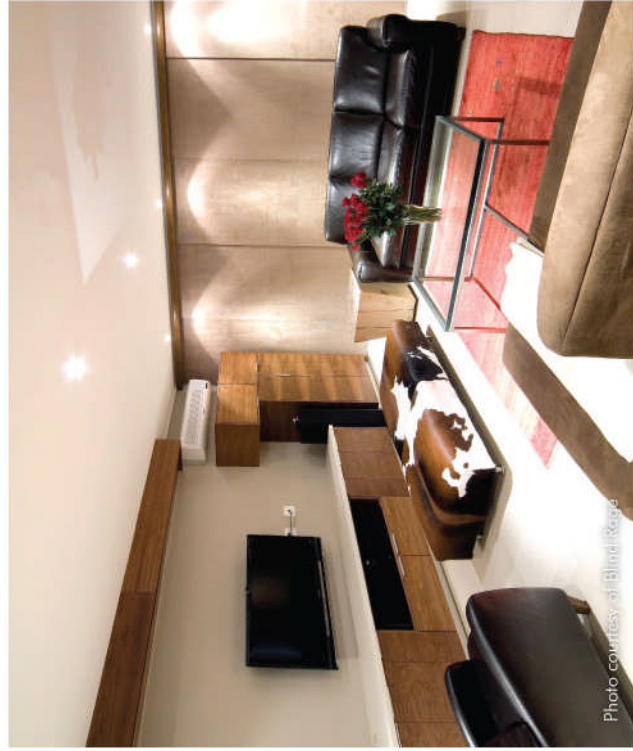

HALF ROUND VALANCES

Photo courtesy of BlindBazaar

- Enhance your blind
- Create a distinctive and bold look
- The perfect finishing product

The Half Round Valance is a top treatment that can be ordered independently or in conjunction with any blind or curtain. The Half Round Valance is particularly effective when used on face or wall fixed window treatments as it adds definition to the top of the treatment.

The Half Round Valance can be used in conjunction with any of the following products: Roller Blind, Roman Panel Blind, Sliding Panel Blind, Wood Venetian, Bamboo Blind, Retro Venetian, Vertical Blind and Curtain Tracks. To finish your valance a range of Silver or Mercury end caps and joiners is available.