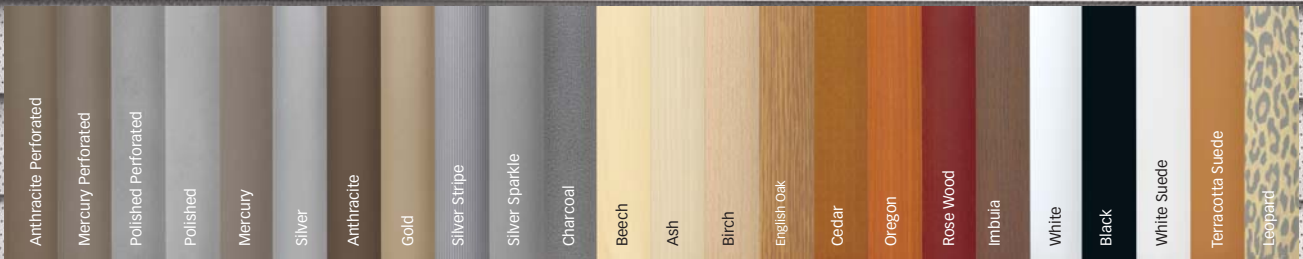

# *The Retro Blind*

*Total light control*

The Retro Blind is a new and exciting blind that creates endless decorating options for domestic and commercial applications.

The Retro Blind combines metallic aluminium slats and wood trim, bringing together these 2 materials into a cutting edge product that provides functionality, low weight and aesthetic appeal.

Classic

Softline

Classic with Half-Round Valance

Aluminium Slat Colour Range

Traditional

Regency

Regency

Design Features

- Available in 4 different style options
- Countless colour combinations available

If you have selected a Regency or a Traditional Retro Blind, please select a colour of ladder tape from the range on the right to compliment your blind.